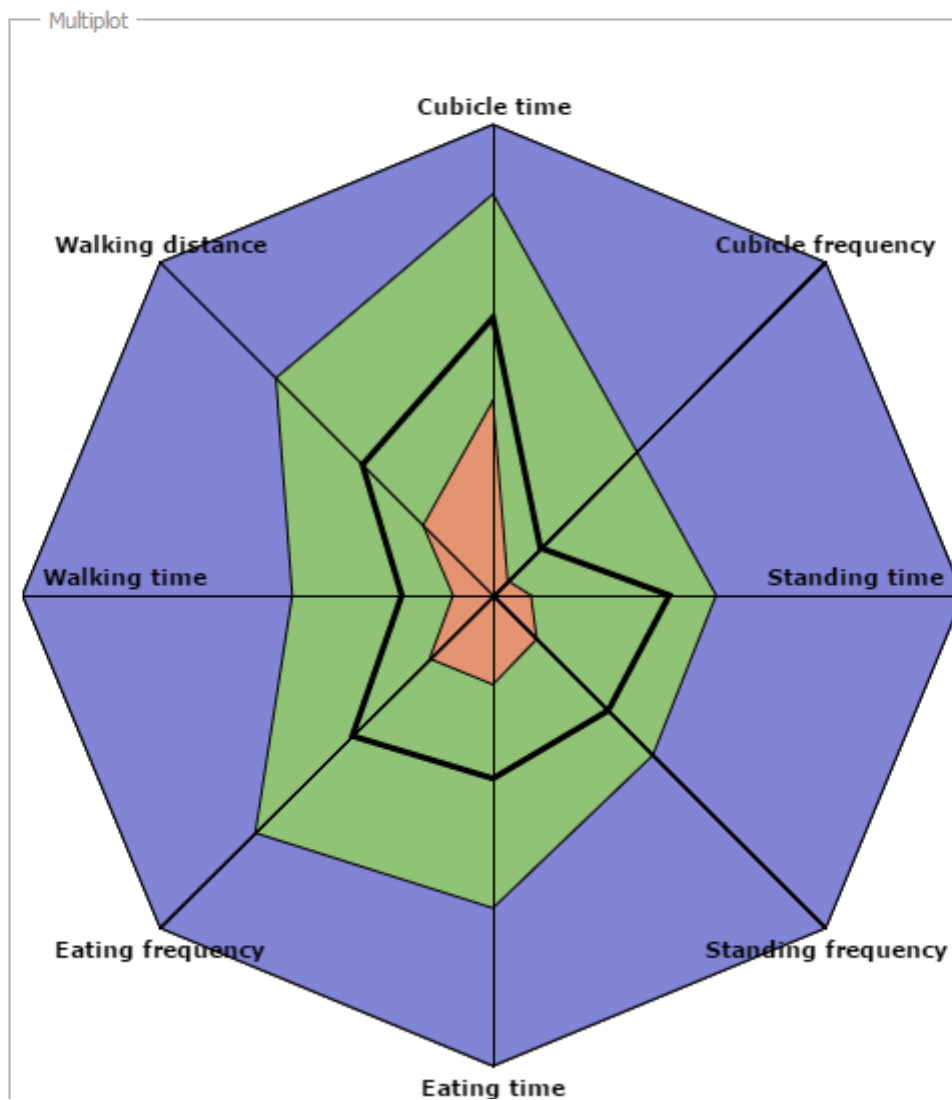

FIND LIST

- LIST
- BARN
- DETAILS
- **MULTILOT**
 - TIME, FREQUENCY AND DISTANCE PLOT
- HIGH STATUS PLOT
- LOW STATUS PLOT

INSPECTIONS
ACTIONS

Risk multiplot: 993

Previous/next animal

Info

Reference	8 993
DIM	8 Unknown
Age	8 0.0year
Breed	8 UNK
Tag id	8 0021a002
Last move.	8 2015-09-09 21:59:46
Status	8 ○ ○ ○ ○ ○ ○ ○ ○