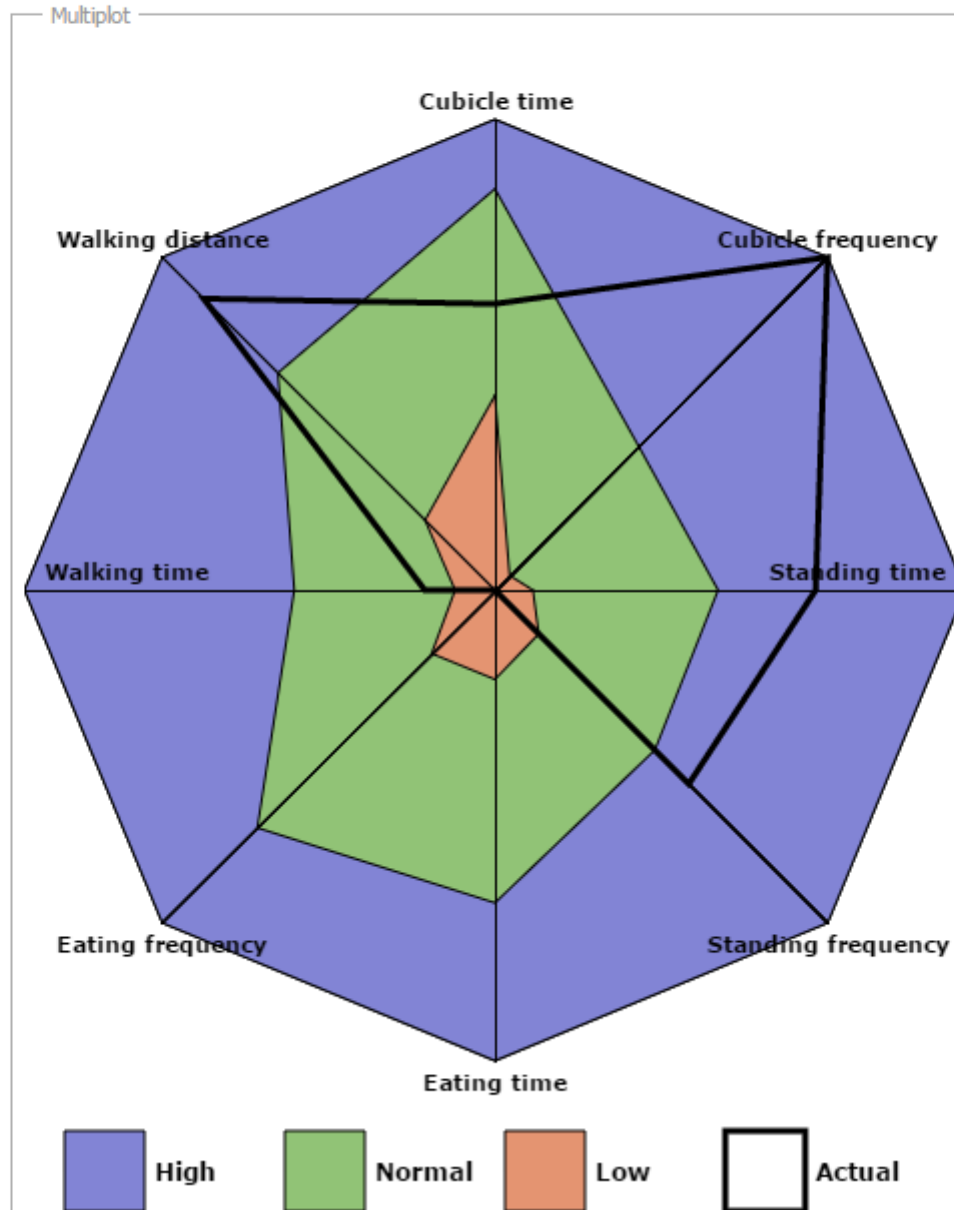

FIND LIST

- LIST
- BARN
- DETAILS
- **MULTILOT**
 - TIME, FREQUENCY AND DISTANCE PLOT
- HIGH STATUS PLOT
- LOW STATUS PLOT

INSPECTIONS
ACTIONS

Risk multiplot: 993

Previous/next animal

Info

Reference	8 993
DIM	8 Unknown
Age	8 0.0year
Breed	8 UNK
Tag id	8 0021a002
Last move.	8 2015-09-09 21:59:46
Status	8 ○ ○ ○ ○ ○ ○ ○ ○

FIND LIST

- LIST
- BARN
- DETAILS
- **MULTILOT**
 - TIME, FREQUENCY AND DISTANCE PLOT
- HIGH STATUS PLOT
- LOW STATUS PLOT

INSPECTIONS
ACTIONS

Risk multiplot: 966

Previous/next animal
← →

Info

Reference	966
DIM	Unknown
Age	0.0year
Breed	UNK
Tag id	0021a5f5
Last move.	2015-09-09 22:02:04
Status	○○○○○○○○○○