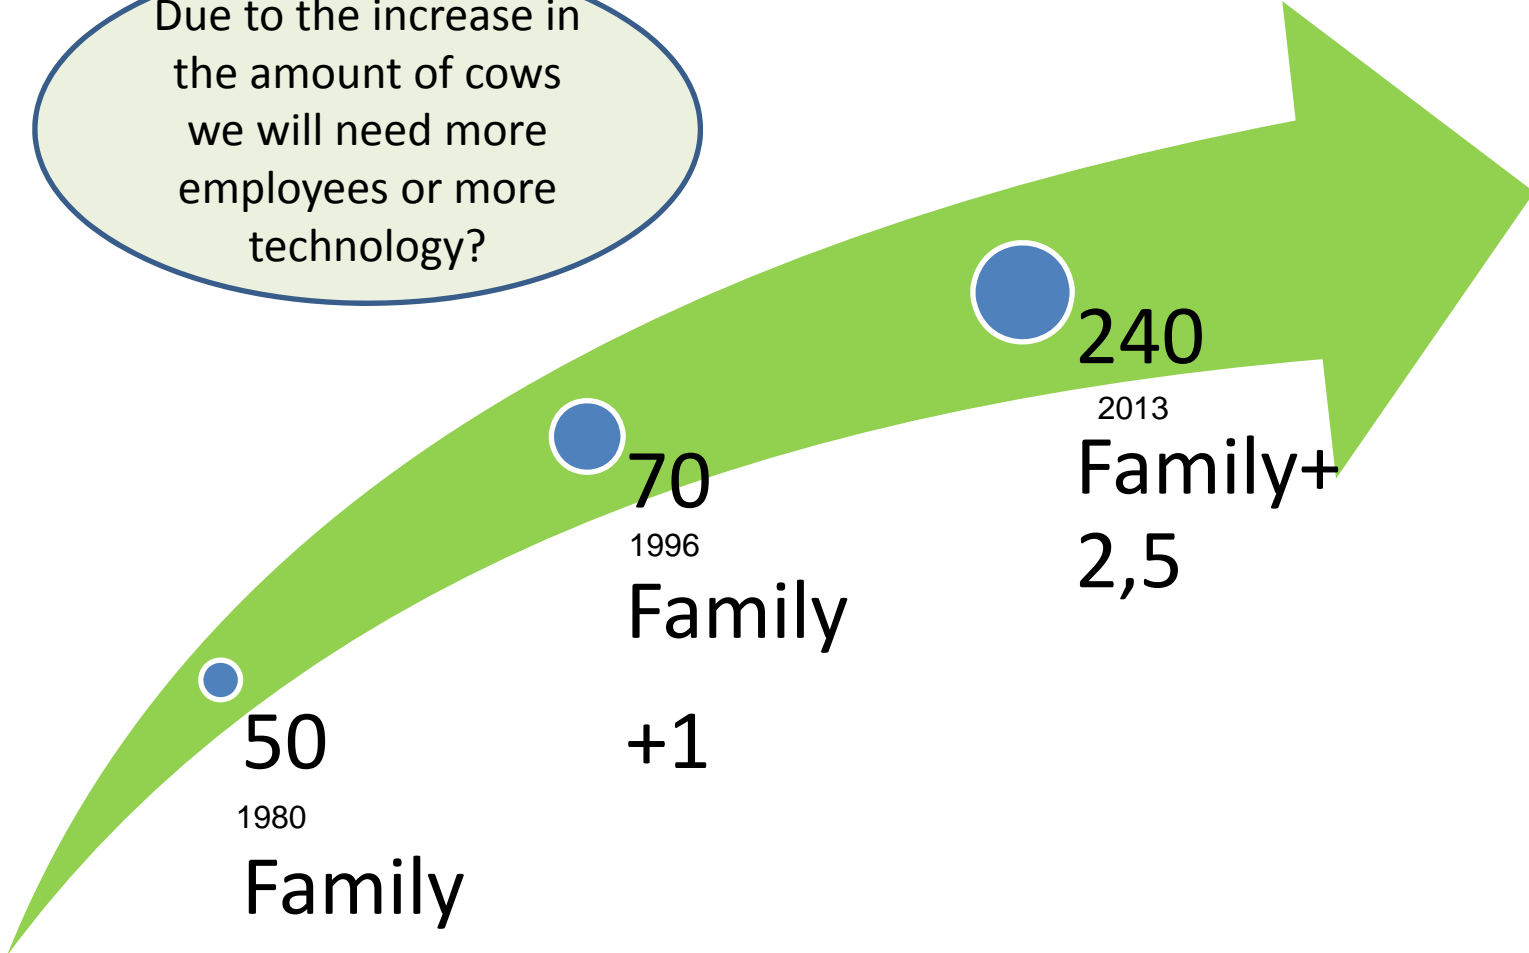

EU - PLF

Acreage 284 ha

Smart Farming for Europe

Value creation through **P**recision **L**ivestock **F**arming

Due to the increase in the amount of cows we will need more employees or more technology?

Smart Farming for Europe

Value creation through Precision Livestock Farming

EU-PLF

Smart Farming for Europe

Value creation through Precision Livestock Farming

Smart Farming for Europe

Value creation through **Precision Livestock Farming**

FIND LIST

- LIST
- BARN
- DETAILS
- **MULTILOT**
 - TIME, FREQUENCY AND DISTANCE PLOT
- HIGH STATUS PLOT
- LOW STATUS PLOT

INSPECTIONS
ACTIONS

Risk multiplot: 993

Previous/next animal

Info

Reference	8 993
DIM	8 Unknown
Age	8 0.0year
Breed	8 UNK
Tag id	8 0021a002
Last move.	8 2015-09-09 21:59:46
Status	8 ○ ○ ○ ○ ○ ○ ○ ○

FIND LIST

- LIST
- BARN
- DETAILS
- **MULTILOT**
 - TIME, FREQUENCY AND DISTANCE PLOT
- HIGH STATUS PLOT
- LOW STATUS PLOT

INSPECTIONS
ACTIONS

Risk multiplot: 966

Previous/next animal
← →

Info

Reference	966
DIM	Unknown
Age	0.0year
Breed	UNK
Tag id	0021a5f5
Last move.	2015-09-09 22:02:04
Status	○○○○○○○○○○