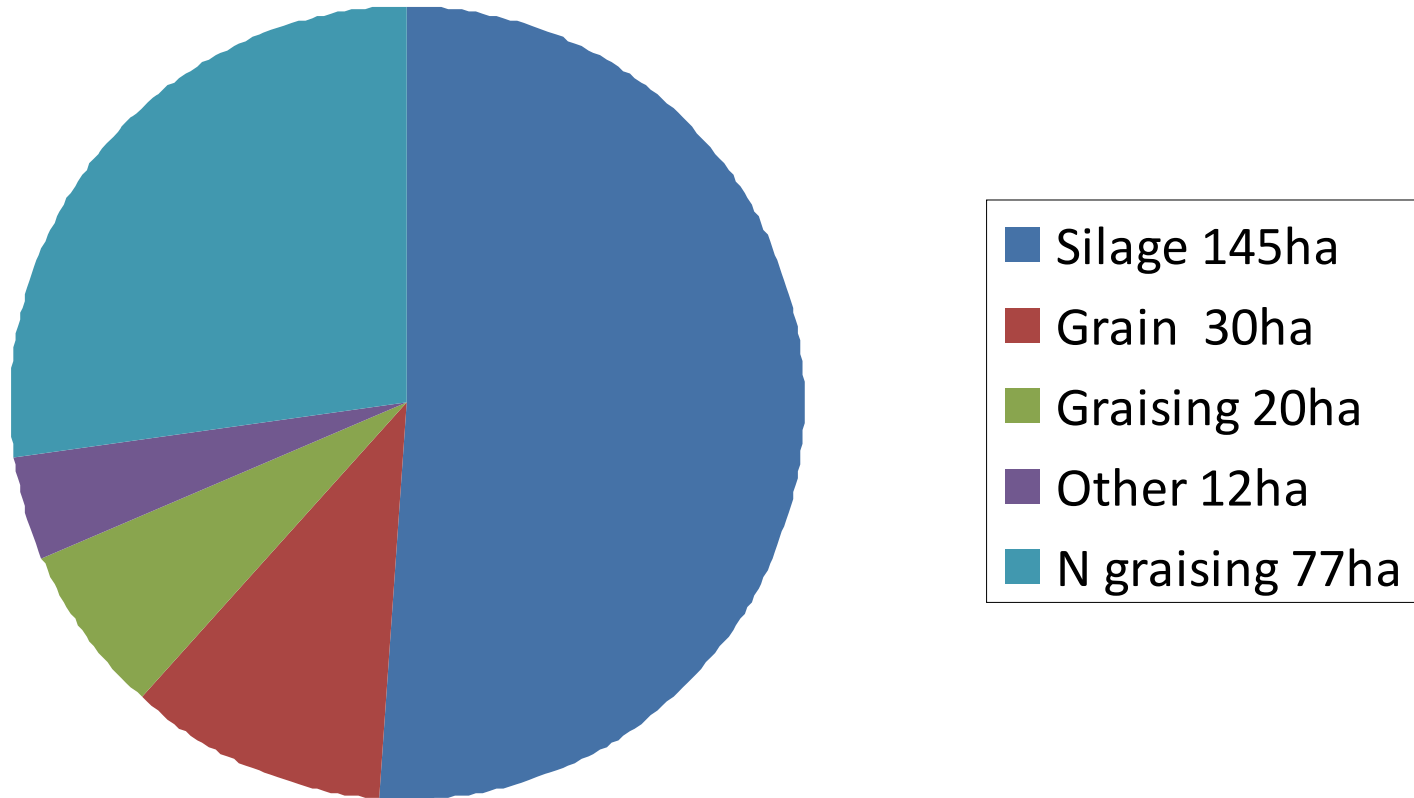

EU - PLF

Acreage 284 ha

Smart Farming for Europe

Value creation through **P**recision **L**ivestock **F**arming

Due to the increase in the amount of cows we will need more employees or more technology?

Smart Farming for Europe

FIND LIST

- LIST
- BARN
- DETAILS
- **MULTILOT**
 - TIME, FREQUENCY AND DISTANCE PLOT
- HIGH STATUS PLOT
- LOW STATUS PLOT

INSPECTIONS
ACTIONS

Risk multiplot: 993

Previous/next animal

Info

Reference	8 993
DIM	8 Unknown
Age	8 0.0year
Breed	8 UNK
Tag id	8 0021a002
Last move.	8 2015-09-09 21:59:46
Status	8 ○ ○ ○ ○ ○ ○ ○ ○