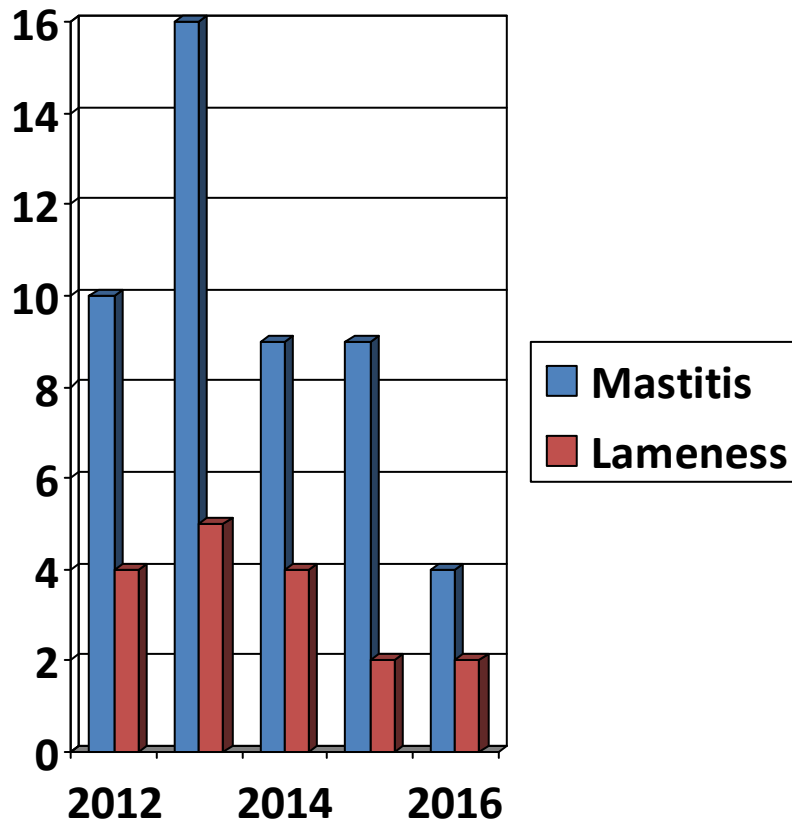

FIND LIST

- LIST
- BARN
- DETAILS
- **MULTILOT**
 - TIME, FREQUENCY AND DISTANCE PLOT
- HIGH STATUS PLOT
- LOW STATUS PLOT

INSPECTIONS
ACTIONS

Risk multiplot: 993

Previous/next animal

Info

Reference	8 993
DIM	8 Unknown
Age	8 0.0year
Breed	8 UNK
Tag id	8 0021a002
Last move.	8 2015-09-09 21:59:46
Status	8 ○ ○ ○ ○ ○ ○ ○ ○

FIND LIST

- LIST
- BARN
- DETAILS
- **MULTILOT**
 - TIME, FREQUENCY AND DISTANCE PLOT
- HIGH STATUS PLOT
- LOW STATUS PLOT

INSPECTIONS
ACTIONS

Risk multiplot: 966

Previous/next animal
← →

Info

Reference	966
DIM	Unknown
Age	0.0year
Breed	UNK
Tag id	0021a5f5
Last move.	2015-09-09 22:02:04
Status	○○○○○○○○○○

Before and after Cowview

- The amount of actions per 100 cows
- Early detection means less antibiotics, lower costs and better animal welfare

Smart Farming for Europe

Value creation through **P**recision **L**ivestock **F**arming

TODAY

The Use of Cowview

- To find cows late for milking
- To detect cows in heat
- To find cows with low activity
- To supervise behavior that are different from normal

Smart Farming for Europe

Value creation through **P**recision **L**ivestock **F**arming